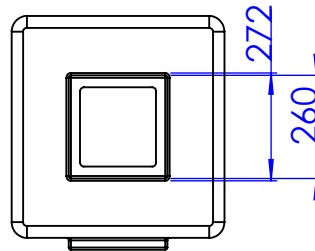

VERSATILE SERIES

POLYETHYLENE 340L STORAGE TANKS

MODEL	L x W x H mm	DN1 ø	Boccap. mm
CP-500	840 x 700 x 1060	1"	300

For drinking water

For above ground use