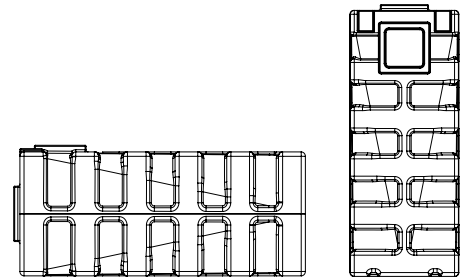

VERSATILE SERIES

POLYETHYLENE 340L STORAGE TANKS

MODEL	L x W x H mm	DN1 ø	Boccap. mm
CP-500	840 x 700 x 1060	1"	300

For drinking water

For above ground use